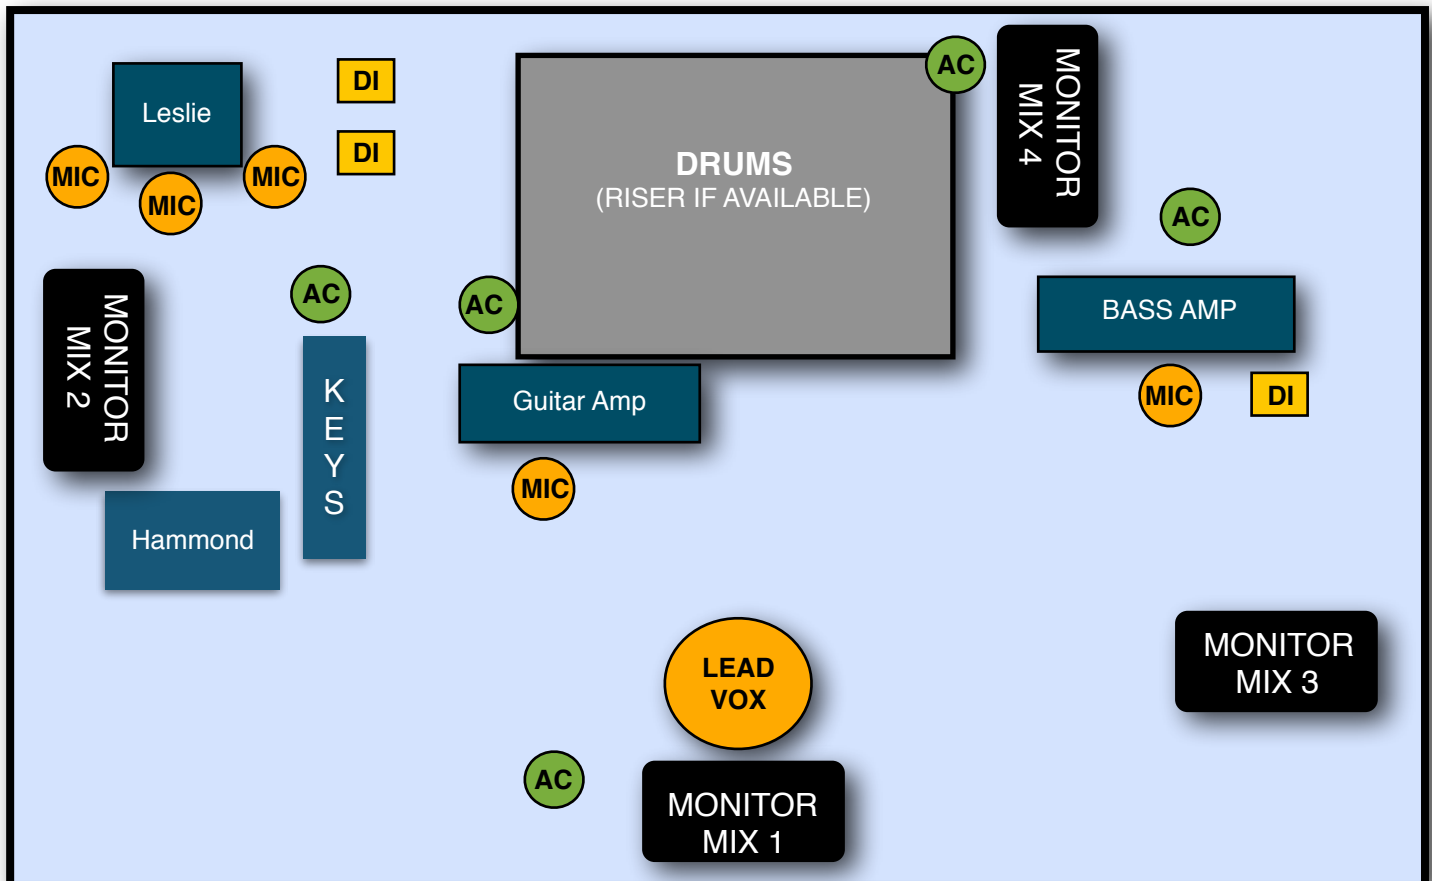

Carl Wyatt & The Delta Voodoo Kings

(Technical Rider)

Vocals & Guitar: Carl Wyatt
Hammond: Alex Logel
Bass: Apollo Munyanshongore
Drums: Yves Deville

Carl Wyatt & The Delta Voodoo Kings

(Technical Rider)

Chanel	Instruments	Mic
1	Kick In	Beta 91
2	Kick Out	Beta 52
3	Snare Up	SM 57
4	Snare Down	SM 57
5	Hi Hat	C-535 or KM-184
6	Tom 1 (Rack Tom)	Clip or MD-421
7	Tom 2 (Floor Tom)	Clip or MD-421
8	Ride Cymbal	C-535 or KM-184
10	OH L	C-414
11	OH R	C-414
12	Bass	DI or Mic
13	Leslie Top L	MD-421
14	Leslie Top R	MD-421
15	Leslie Bottom	Beta 52
16	Keys DI L	DI
17	Keys DI R	DI
18	Guitar	SM-57 or E-606
19	Vocals	SM-58 or Beta-57

Technical requirements:

- 10m x 8m minimum stage area
- house supplied lighting and tech
- house supplied PA / monitors and sound/stage tech
- all mics, mic stands, cables and wiring
- backstage area with food and drinks is always welcome